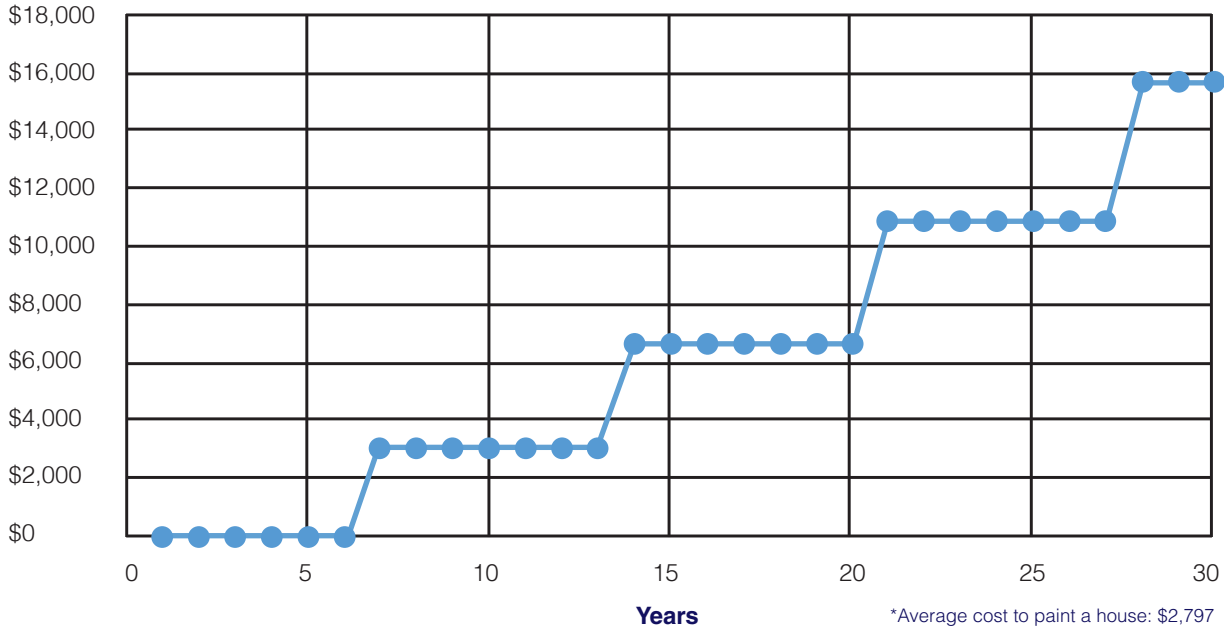

PLANIT

JOB

CLIENT: Royal Building Products
PROJECT: RBP Vinyl One-Pager Low M
JOB #: 9076
DESCRIPTION: Double-sided single sheet

PRODUCTION INFO

FLAT SIZE: 8.5" x 11"
FINISH SIZE: 8.5" x 11"
BLEED SIZE: 9" x 11.5"
 # COLORS: 4/4
CMYK

TEAM SIGNOFF

Royal Vinyl Siding is clearly one of the lowest maintenance claddings you can buy. Many claddings require repainting over the years to maintain their good looks. Based on a 2018 HomeAdvisor survey, owners spend $2,797 on average to paint a house. Assuming 2% annual inflation and the need to repaint every 7 years, the total cost of painting over a 30 year period is over $16,000. With Royal Siding you can save that painting expense.

Estimated Maintenance Savings

These costs are often overlooked during the initial purchase phase, but have a significant impact over time.

Not all claddings offer the same degree of weatherability and water resistance. Fiber cement installers are required to minimize the product's exposure to water. Unfortunately, it's an outdoor cladding, so it's constantly exposed to the elements, and as a result, will require ongoing maintenance.

We, at Royal, recognize that despite the importance of low maintenance, the product needs to look great. With the advent of a wide range of shapes, profiles and trims along with a palette of on-trend colors, homeowners can get the home of their dreams. And then be able to sit back and enjoy that home without FOMO (fear of maintenance overload). So go ahead, lose the maintenance and gain the weekend.